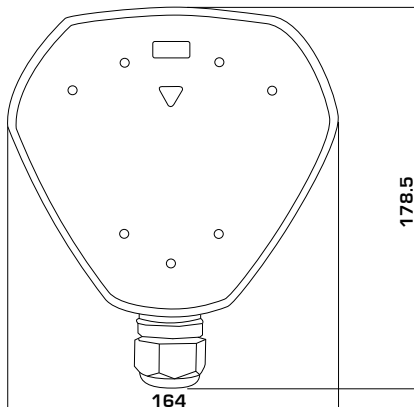

DS-1280ZJ-DM25

FEATURES:

- Aluminum alloy material with surface spray treatment
- Waterproof design
- Cable hole on bracket makes the feature better

HIKVISION

DS-1280ZJ-DM25

SPEC

Parameters	Junction box
Colour	Hik White
Feature	Suitable for fisheye camera
Material	Aluminum Alloy
Dimension	178.5 x 41 x 164mm
Weight	340g

INFORMATION:

- The bracket should be installed on a flat wall
- The wall must be capable of supporting over 3 times as much as the total weight of the camera and the mount
- The maximum load capacity of the bracket is 4.5kg
- Waterproof ribber is necessary for outdoor application

unit: mm