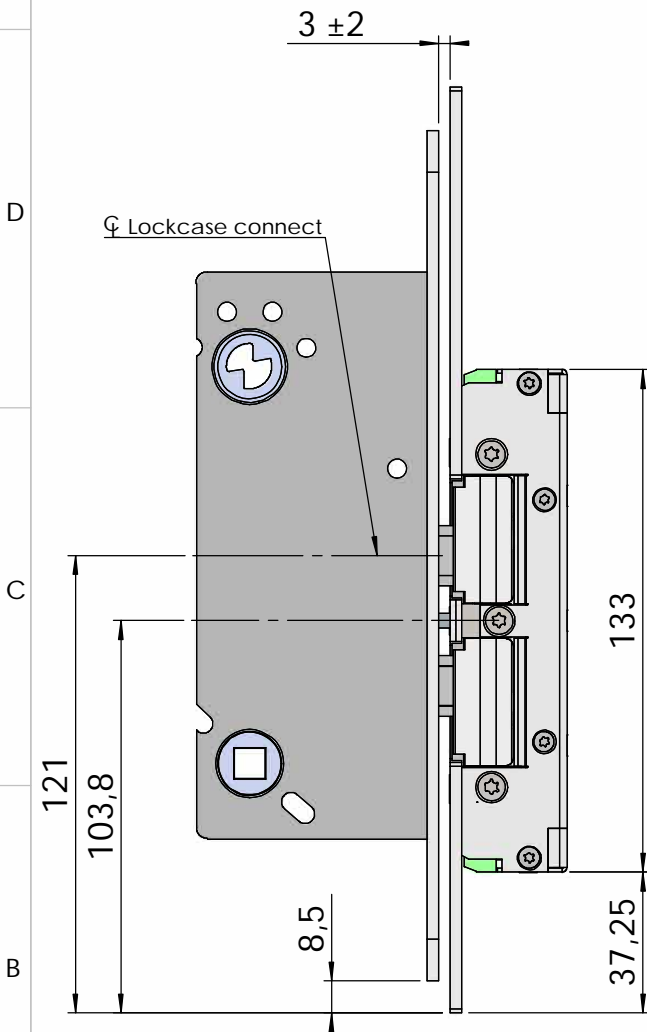

Montering för Connect

This document shall not be copied without owners written allowance and its content shall not be exposed for third part nor be used for unauthorized purpose.

Owner
Stendals EI AB

Title/Description
STEP 92 med plan stolpe plös 17mm
Montering för Connect

Drawing no. **ST9503V**

Scale
1:2