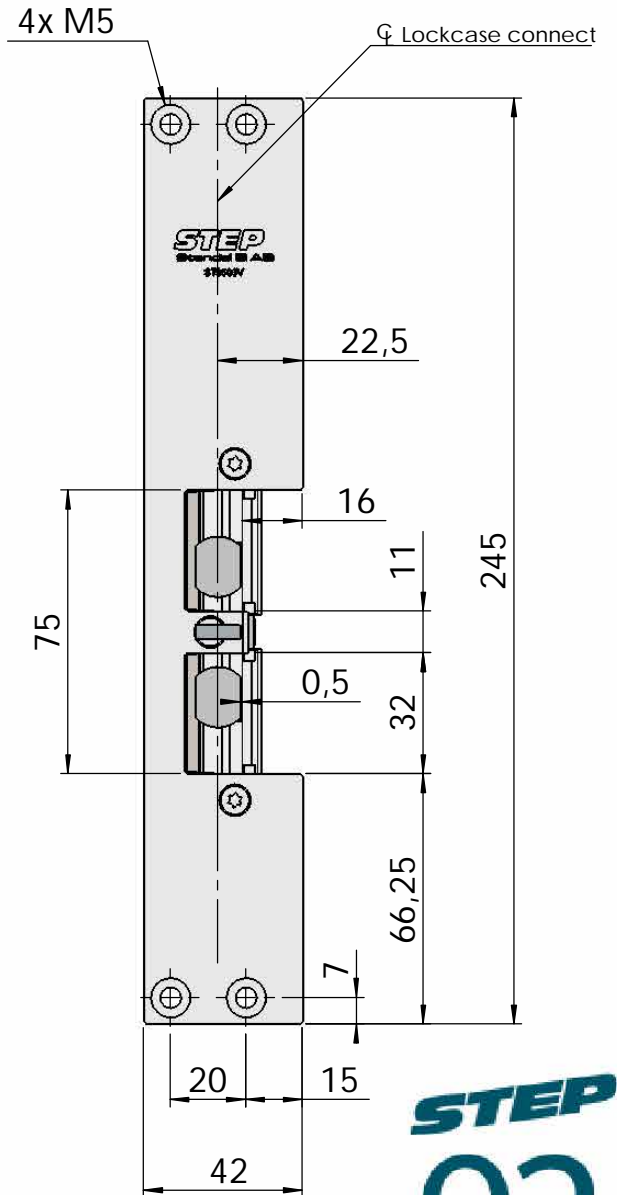

Montering för Connect

This document shall not be copied without owners written allowance and its content shall not be exposed for third part nor be used for unauthorized purpose.

Owner
Stendals EI AB

Title/Description
STEP 92 med plan stolpe plös 17mm
Montering för Connect

Drawing no. **ST9503V**

Scale
1:2