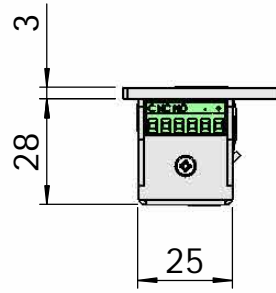

Montering för Connect

This document shall not be copied without owners written allowance and its content shall not be exposed for third part nor be used for unauthorized purpose.

Owner
Stendals EI AB

Title/Description
STEP 92 med plan stolpe plös 17mm
Montering för Connect

Drawing no. **ST9503V**

Scale
1:2